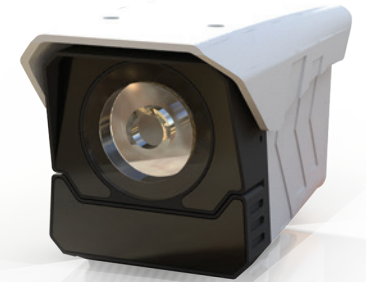

AI Day & Night Vision Camera

POWER AND SIMPLICITY

The NVeyeTech IR Night/Day Vision System uses the power of advanced imaging to help you see boats, breakwalls, and other water hazards that are typically hidden in the dark of the night from up to 1,000 feet away. Unlike thermal imaging, IR night vision technology helps you pinpoint potential threats that are the same temperature as the water, and with built-in illumination you will never miss an important moment.

Experience integrated AI via the mobile app so you can identify and track hazards in real-time. With the addition of a video-over-ethernet connection this model can also connect to your MFD, so you can build the nighttime navigation setup that's most compatible with your vessel while still enjoying mobile video and command & control via WiFi.

FEATURES

- 27° Horizontal FOV
 - 2x or 4x Digital Zoom
 - Stream, Record and Store over WiFi via Mobile Device
 - Integrated AI via iOS/Android App
 - Identify & Track Hazards in Real-Time
 - Easy Installation with Minimal Wiring
-

ENVIRONMENTAL

Ingress Protection	IP67 Water / Dust
EMC	IEC60945 IK07
Operating Temperature	-10°C to +50°C
Range Performance	Up to 1,000 feet

CAMERA - PHYSICAL

Weight	200g (0.44 lbs)
Dimensions	68 x 68 x 95mm (2.68 x 2.68 x 3.74 in)
Mounting Options	1/4 x 20 Bottom Mount / VESA 4-Point 50 mm Mount
Material	ABS / UV Resistant Coat Polycarbonate and Aircraft Grade 5K Aluminum