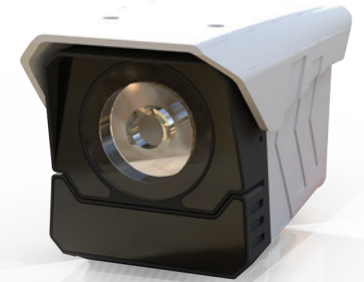

AI Day & Night Vision Camera

POWER AND SIMPLICITY

The NVeyeTech® IR Night/Day Vision System uses the power of advanced imaging to help you see boats, breakwalls, and other water hazards that are typically hidden in the dark of the night from up to 1,000 feet away. Unlike thermal imaging, IR night vision technology helps you pinpoint potential threats that are the same temperature as the water, and with built-in illumination you will never miss an important moment.

Experience integrated AI via the mobile app so you can identify and track hazards in real-time. With the addition of a video-over-ethernet connection this model can also connect to your MFD, so you can build the nighttime navigation setup that's most compatible with your vessel while still enjoying mobile video and command & control via WiFi.

FEATURES

- 27° Horizontal FOV
 - 2x or 4x Digital Zoom
 - Stream, Record and Store over WiFi via Mobile Device
 - Integrated AI via iOS/Android App
 - Identify & Track Hazards in Real-Time
 - Easy Installation with Minimal Wiring
-

ENVIRONMENTAL

Ingress Protection	IP67 Water / Dust
EMC	IEC60945 IK07
Operating Temperature	-10°C to +50°C
Range Performance	Up to 1,000 feet

CAMERA - PHYSICAL

Weight	200g (0.44 lbs)
Dimensions	68 x 68 x 95mm (2.68 x 2.68 x 3.74 in)
Mounting Options	1/4 x 20 Bottom Mount / VESA 4-Point 50 mm Mount
Material	ABS / UV Resistant Coat Polycarbonate and Aircraft Grade 5K Aluminum